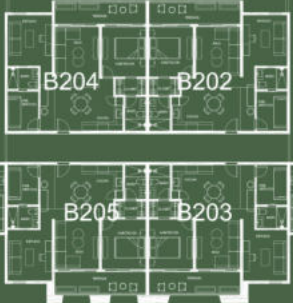

# TYPOLOGY OF RESIDENCE

Units from 86.62 m<sup>2</sup>

2 rooms + den

1 bathroom

Living room / Dining room

Terrace

- With Rooftop option

The image features a dense, close-up view of palm fronds, likely from a coconut palm, filling the frame. The fronds are long and narrow, with a distinct central vein. The lighting is soft, creating a mix of dark green and lighter, yellowish-green tones. A dark green horizontal band is superimposed over the center of the image, containing the text. At the bottom of the image, there is a horizontal strip of teal-colored water with visible ripples and bubbles, suggesting a tropical beach or lagoon setting.