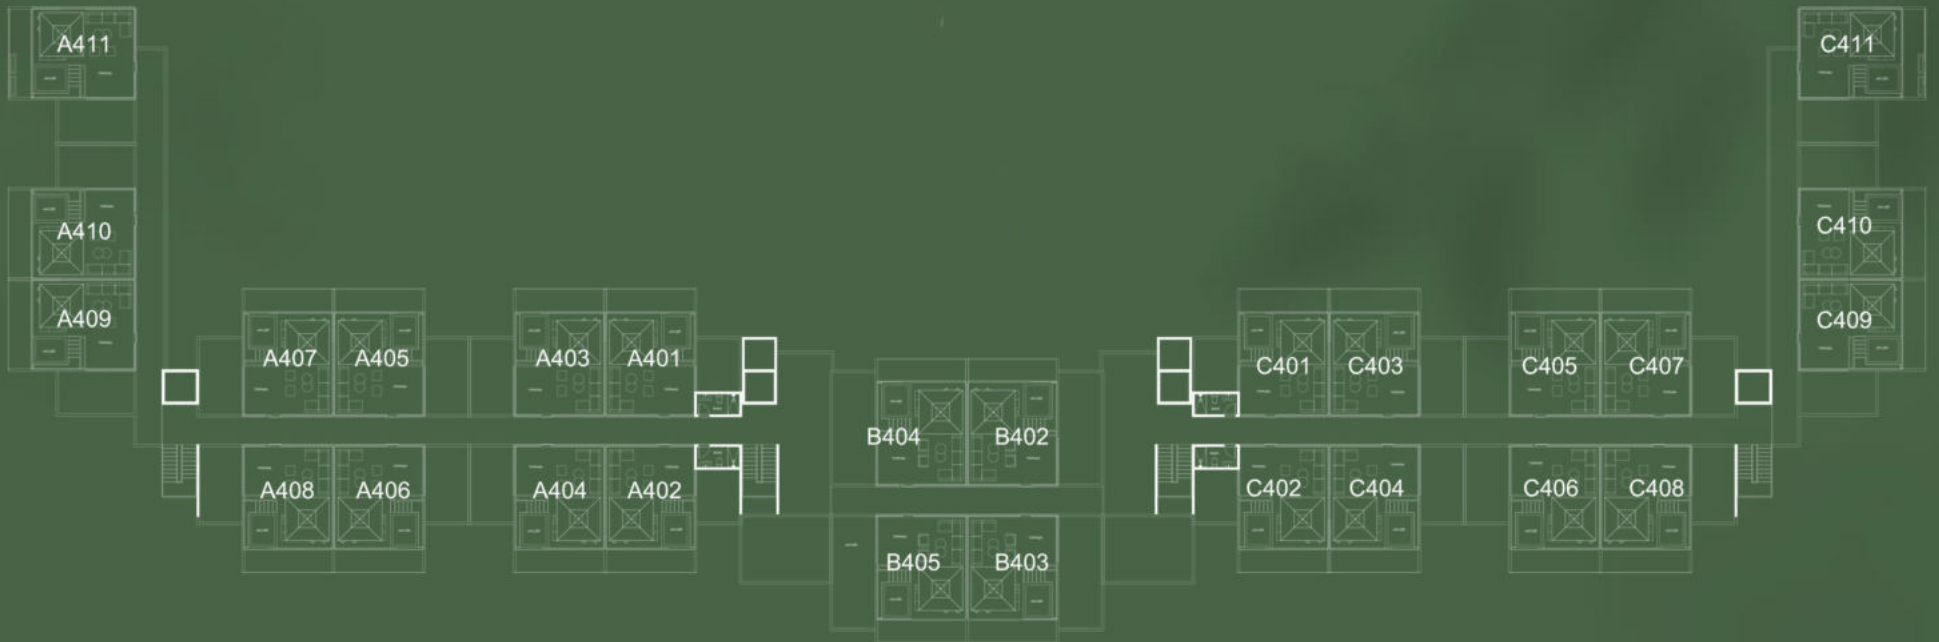

# TYPOLOGY OF RESIDENCE

Units from 86.62 m<sup>2</sup>

2 rooms + den

1 bathroom

Living room / Dining room

Terrace

- With Rooftop option

The image features a dense, close-up view of palm fronds, likely from a coconut palm, filling the frame. The fronds are long and narrow, with a distinct central vein. The lighting is soft, creating a mix of dark green and lighter, yellowish-green tones. A dark green horizontal band is superimposed over the center of the image, containing the text. At the bottom of the image, there is a horizontal strip of teal-colored water with visible ripples and bubbles, suggesting a tropical beach or lagoon setting.