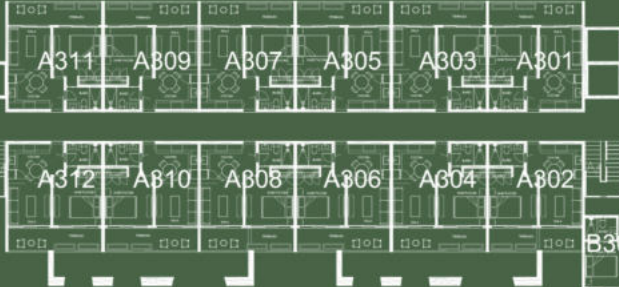

# TYPOLOGY OF RESIDENCE

Units from 86.62 m<sup>2</sup>

2 rooms + den

1 bathroom

Living room / Dining room

Terrace

- With Rooftop option

The image features a dense, close-up view of palm fronds, likely from a coconut palm, filling the frame. The fronds are long and narrow, with a distinct central vein. The lighting is soft, creating a mix of dark green and lighter, yellowish-green tones. A dark green horizontal band is superimposed over the center of the image, containing the text. At the bottom of the image, there is a horizontal strip of teal-colored water with visible ripples and bubbles, suggesting a tropical beach or lagoon setting.