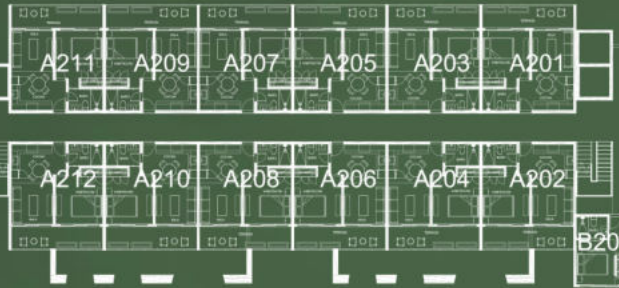

# TYPOLOGY OF RESIDENCE

Units from 86.62 m<sup>2</sup>

2 rooms + den

1 bathroom

Living room / Dining room

Terrace

- With Rooftop option

The image features a dense, close-up view of palm fronds, likely from a coconut palm, filling the frame. The fronds are long and narrow, with a distinct central vein. The lighting is soft, creating a mix of dark green and lighter, yellowish-green tones. A dark green horizontal band is superimposed over the center of the image, containing the text. At the bottom of the image, there is a horizontal strip of teal-colored water with visible ripples and bubbles, suggesting a tropical beach or lagoon setting.