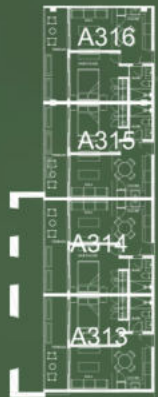

# TYPOLOGY OF RESIDENCE

Units from 86.62 m<sup>2</sup>

2 rooms + den

1 bathroom

Living room / Dining room

Terrace

- With Rooftop option

The image features a dense, close-up view of palm fronds, likely from a coconut palm, filling the frame. The fronds are long and narrow, with a distinct central vein. The lighting is soft, creating a mix of dark green and lighter, yellowish-green tones. A dark green horizontal band is superimposed over the center of the image, containing the text. At the bottom of the image, there is a horizontal strip of teal-colored water with visible ripples and bubbles, suggesting a tropical beach or lagoon setting.