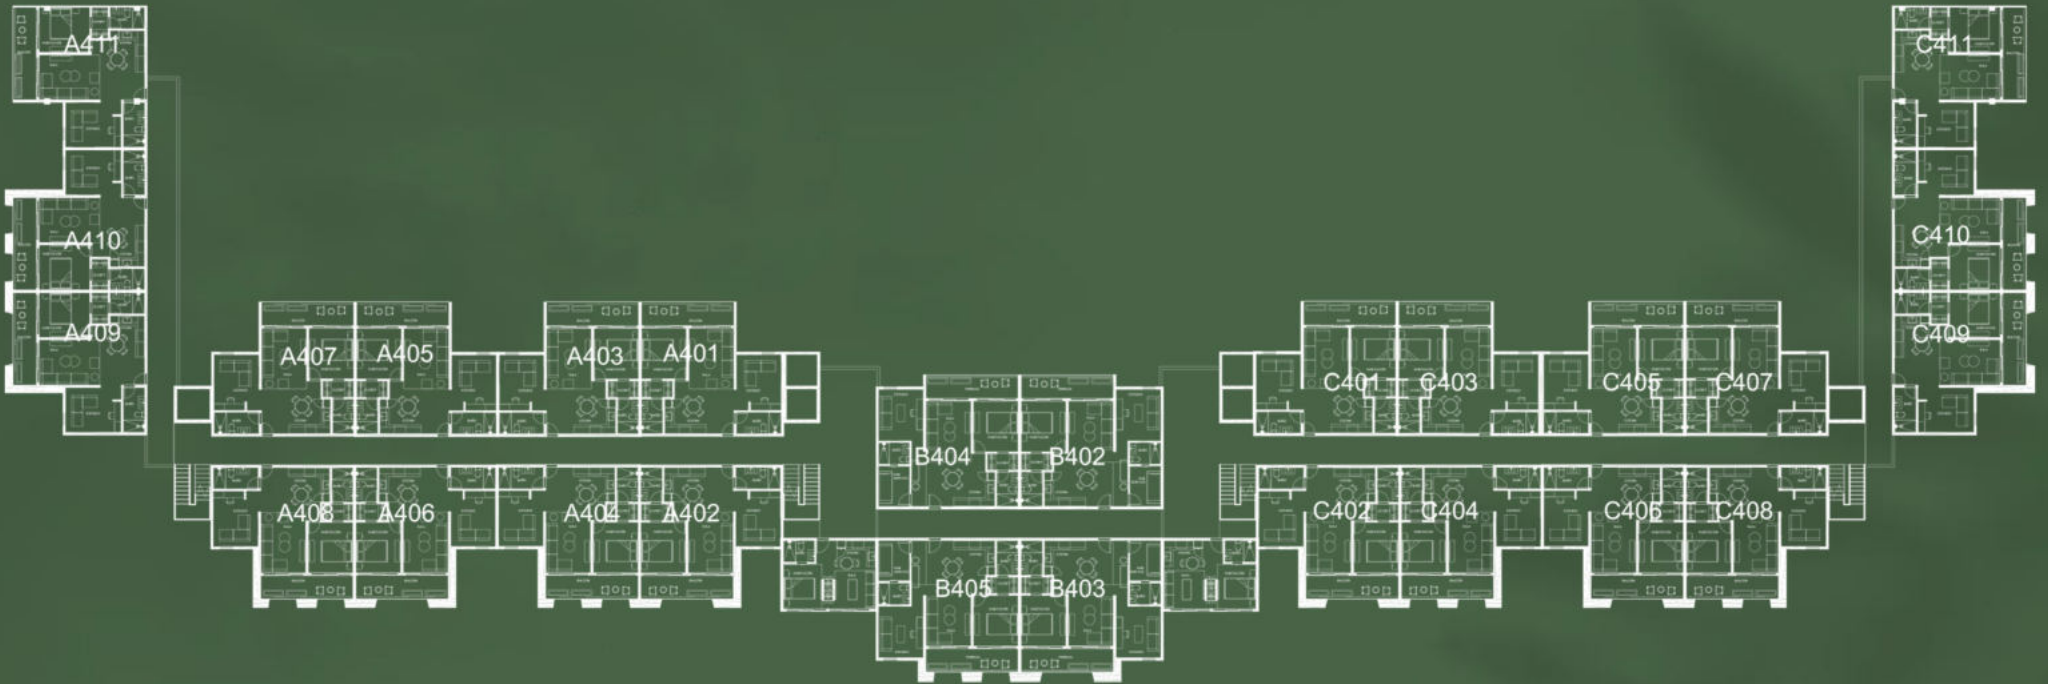

# TYPOLOGY OF RESIDENCE

Units from 86.62 m<sup>2</sup>

2 rooms + den

1 bathroom

Living room / Dining room

Terrace

- With Rooftop option

The image features a dense, close-up view of palm fronds, likely from a coconut palm, filling the frame. The fronds are long and narrow, with a distinct central vein. The lighting is soft, creating a mix of dark green and lighter, yellowish-green tones. A dark green horizontal band is superimposed over the center of the image, containing the text. At the bottom of the image, there is a horizontal strip of teal-colored water with visible ripples and bubbles, suggesting a tropical beach or lagoon setting.