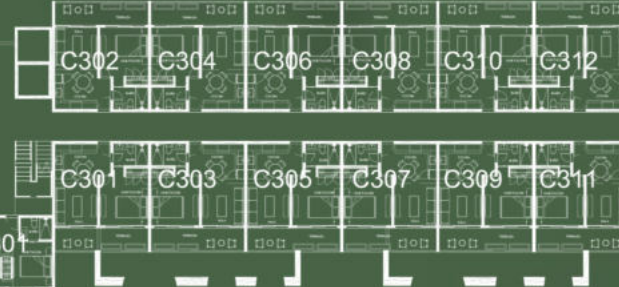

# TYPOLOGY OF RESIDENCE

Units from 86.62 m<sup>2</sup>

2 rooms + den

1 bathroom

Living room / Dining room

Terrace

- With Rooftop option

The image features a dense, close-up view of palm fronds, likely from a coconut palm, filling the frame. The fronds are long and narrow, with a distinct central vein. The lighting is soft, creating a mix of dark green and lighter, yellowish-green tones. A dark green horizontal band is superimposed over the center of the image, containing the text. At the bottom of the image, there is a horizontal strip of teal-colored water with visible ripples and bubbles, suggesting a tropical beach or lagoon setting.