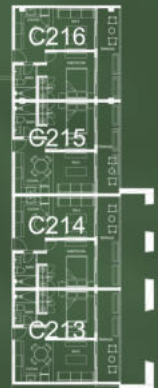

# TYPOLOGY OF RESIDENCE

Units from 86.62 m<sup>2</sup>

2 rooms + den

1 bathroom

Living room / Dining room

Terrace

- With Rooftop option

The image features a dense, close-up view of palm fronds, likely from a coconut palm, filling the frame. The fronds are long and narrow, with a distinct central vein. The lighting is soft, creating a mix of dark green and lighter, yellowish-green tones. A dark green horizontal band is superimposed over the center of the image, containing the text. At the bottom of the image, there is a horizontal strip of teal-colored water with visible ripples and bubbles, suggesting a tropical beach or lagoon setting.