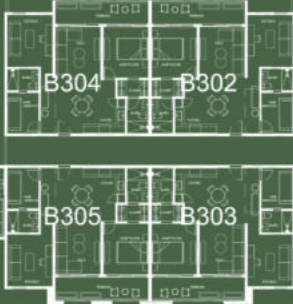

# TYPOLOGY OF RESIDENCE

Units from 86.62 m<sup>2</sup>

2 rooms + den

1 bathroom

Living room / Dining room

Terrace

- With Rooftop option

The image features a dense, close-up view of palm fronds, likely from a coconut palm, filling the frame. The fronds are long and narrow, with a distinct central vein. The lighting is soft, creating a mix of dark green and lighter, yellowish-green tones. A dark green horizontal band is superimposed over the center of the image, containing the text. At the bottom of the image, there is a horizontal strip of teal-colored water with visible ripples and bubbles, suggesting a tropical beach or lagoon setting.