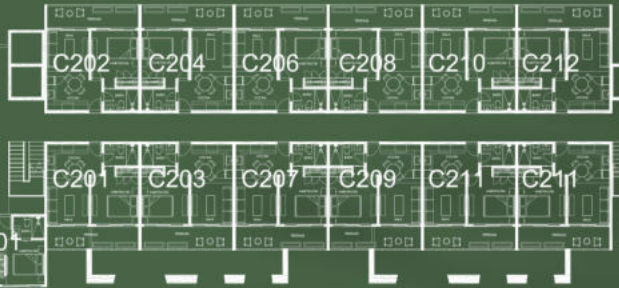

# TYPOLOGY OF RESIDENCE

Units from 86.62 m<sup>2</sup>

2 rooms + den

1 bathroom

Living room / Dining room

Terrace

- With Rooftop option

The image features a dense, close-up view of palm fronds, likely from a coconut palm, filling the frame. The fronds are long and narrow, with a distinct central vein. The lighting is soft, creating a mix of dark green and lighter, yellowish-green tones. A dark green horizontal band is superimposed over the center of the image, containing the text. At the bottom of the image, there is a horizontal strip of teal-colored water with visible ripples and bubbles, suggesting a tropical beach or lagoon setting.