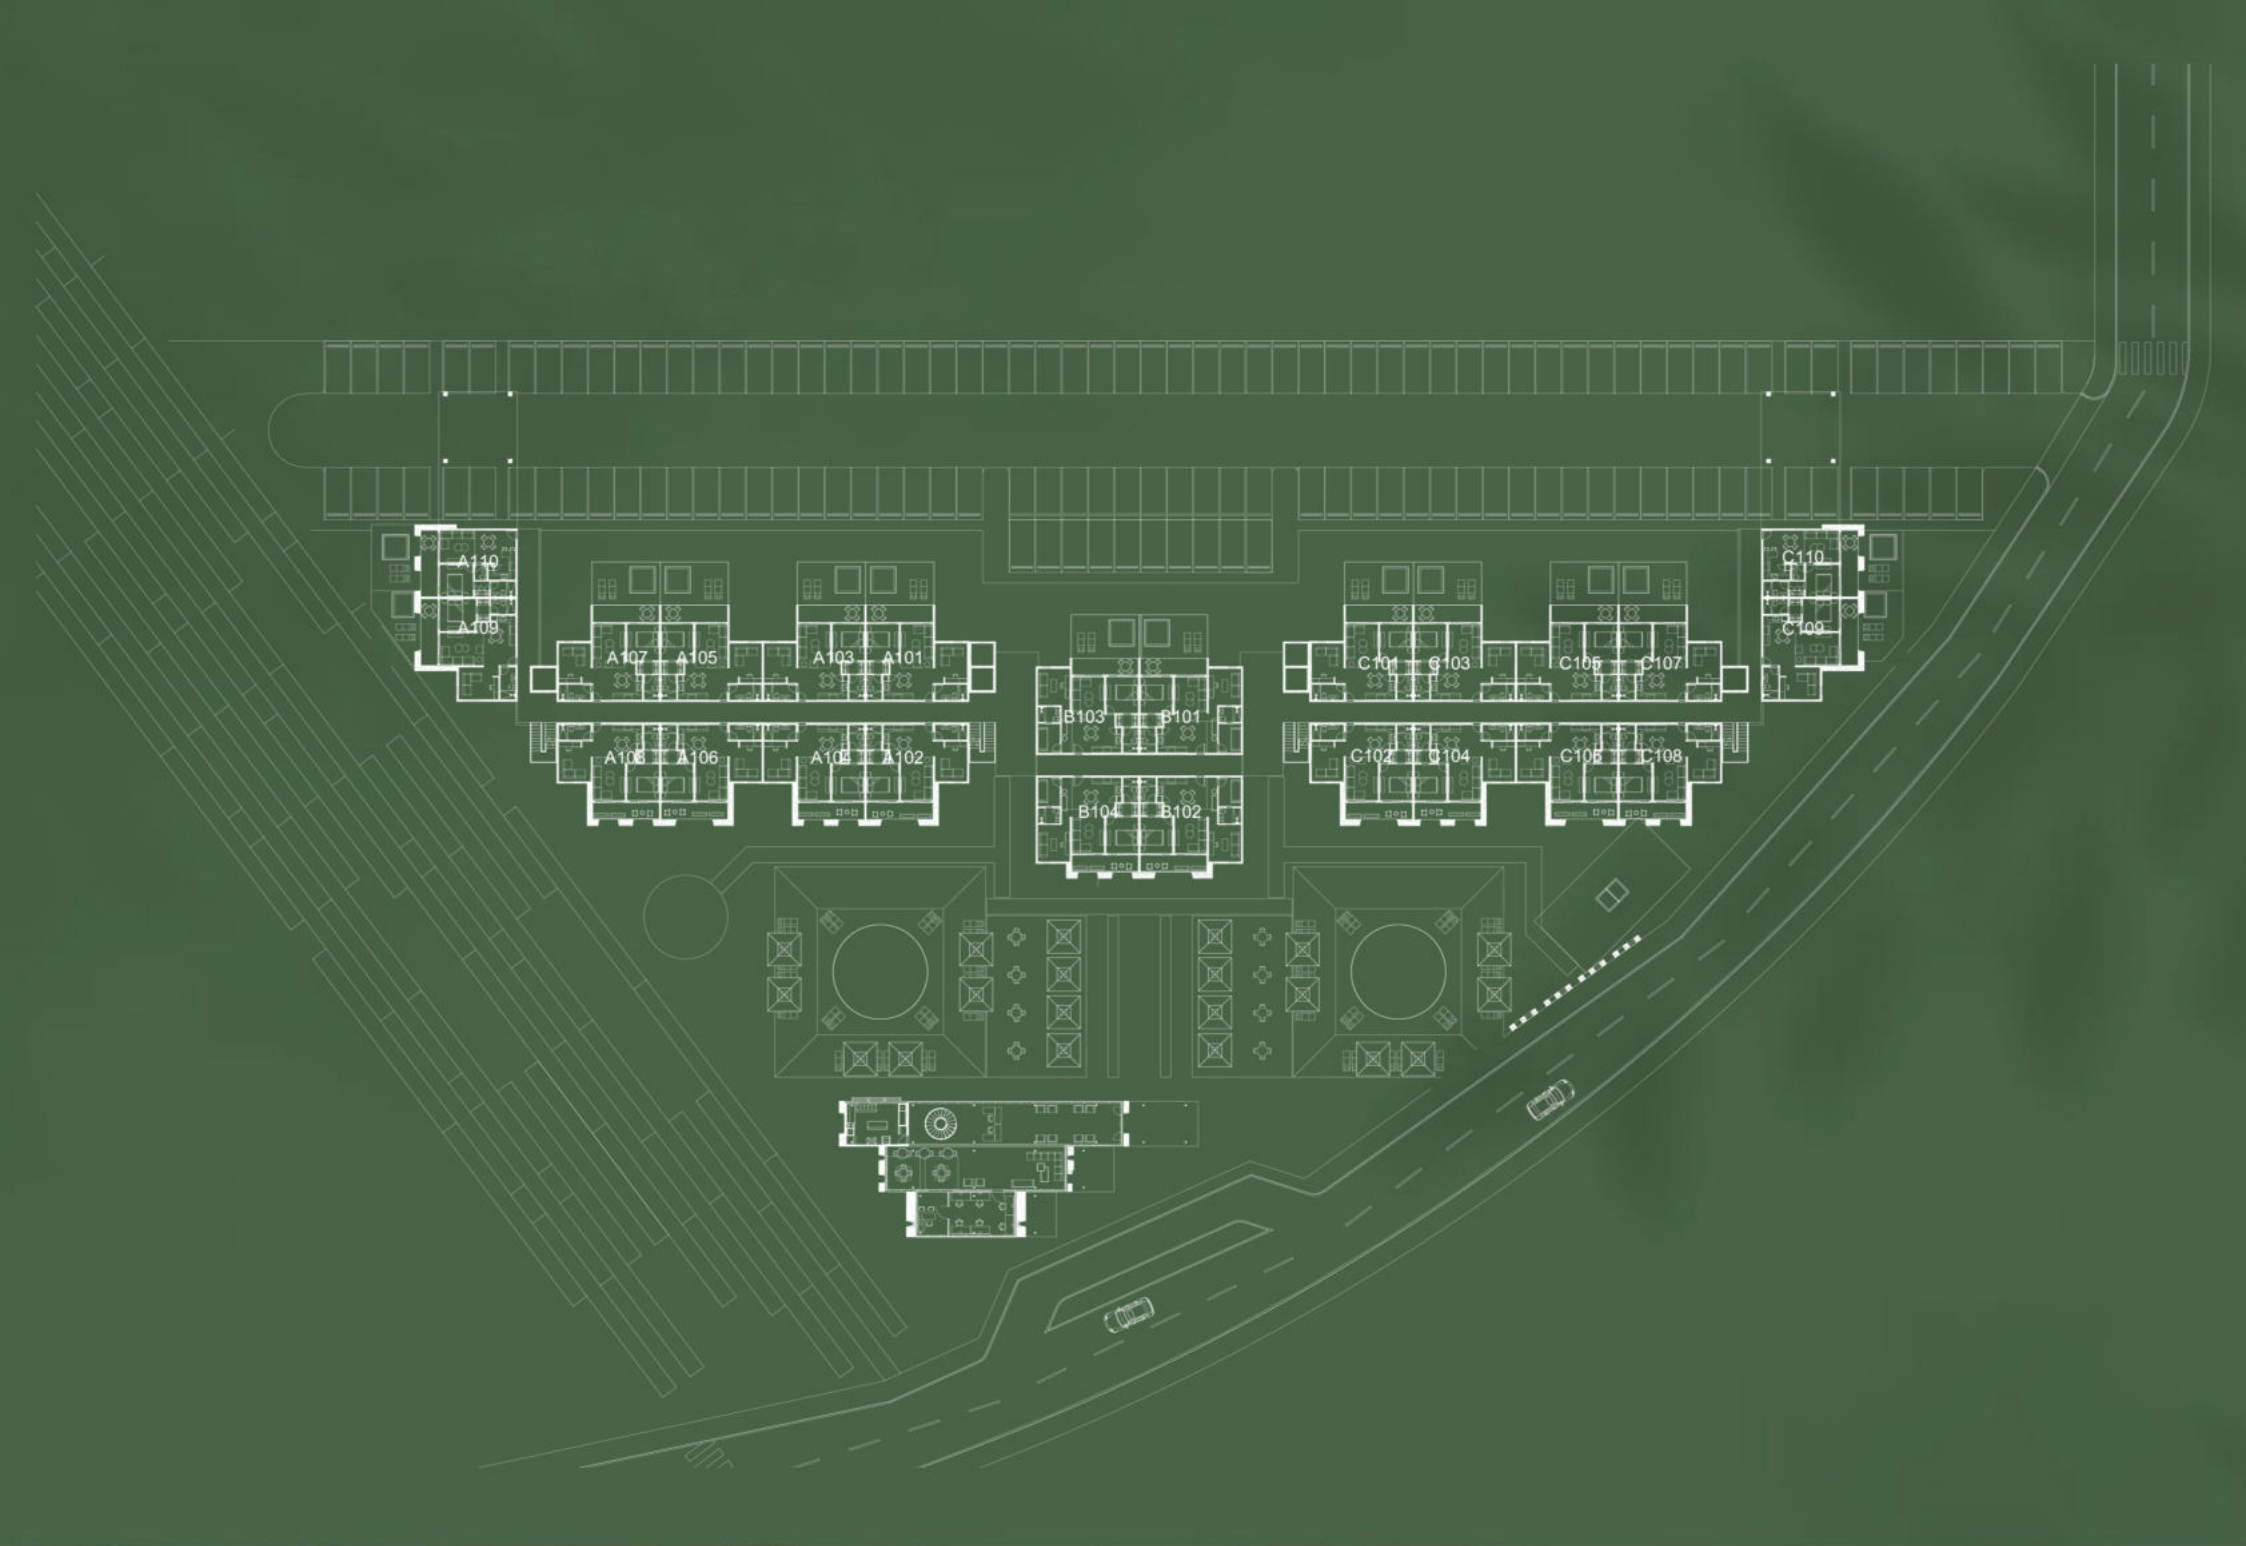

# TYPOLOGY OF RESIDENCE

Units from 86.62 m<sup>2</sup>

2 rooms + den

1 bathroom

Living room / Dining room

Terrace

- With Rooftop option

The image features a dense, close-up view of palm fronds, likely from a coconut palm, filling the frame. The fronds are long and narrow, with a distinct central vein. The lighting is soft, creating a mix of dark green and lighter, yellowish-green tones. A dark green horizontal band is superimposed over the center of the image, containing the text. At the bottom of the image, there is a horizontal strip of teal-colored water with visible ripples and bubbles, suggesting a tropical beach or lagoon setting.