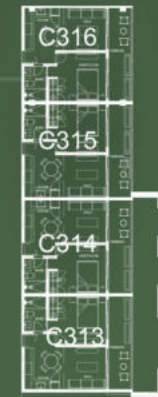

# TYPOLOGY OF RESIDENCE

Units from 86.62 m<sup>2</sup>

2 rooms + den

1 bathroom

Living room / Dining room

Terrace

- With Rooftop option

The image features a dense, close-up view of palm fronds, likely from a coconut palm, filling the frame. The fronds are long and narrow, with a distinct central vein. The lighting is soft, creating a mix of dark green and lighter, yellowish-green tones. A dark green horizontal band is superimposed over the center of the image, containing the text. At the bottom of the image, there is a horizontal strip of teal-colored water with visible ripples and bubbles, suggesting a tropical beach or lagoon setting.