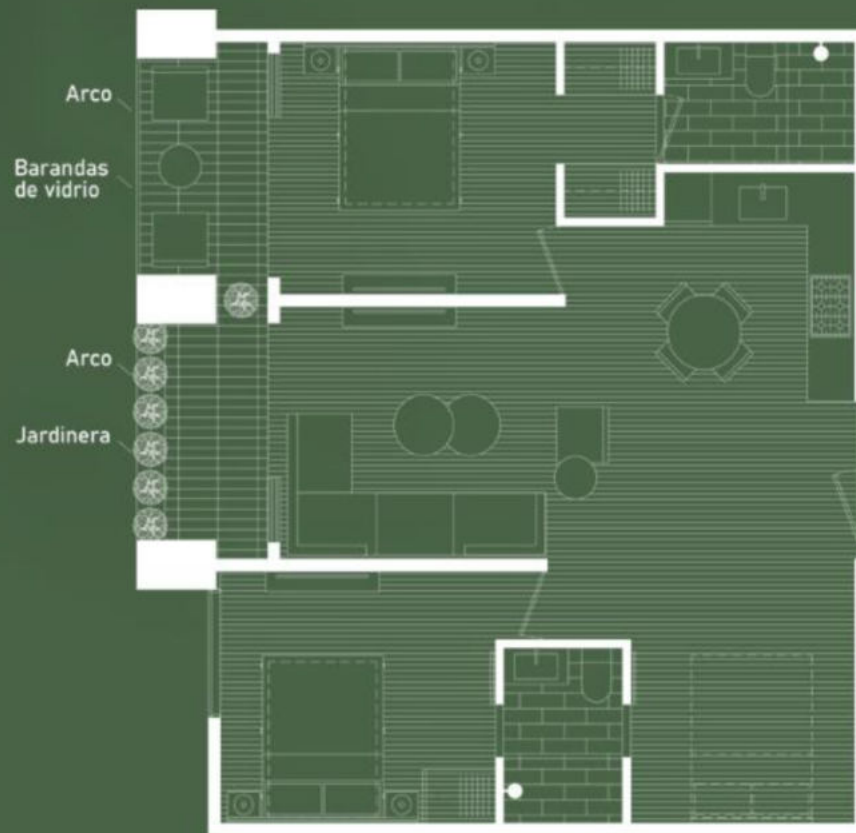

80 m² + 30 m² de patio
1 Habitación, 2 Baños/baño visitas
y terraza con jacuzzi

Sala/Comedor
7.3m x 3.1m

Entrada

Habitaciones
3.6m x 3.1m

Residence TYPOLOGY TYPE A2

Pasillo

80 m²

1 Habitación, 2 Baños/baño visitas

Sala/Comedor
7.3m x 3.1m

Habitaciones
3.6m x 3.1m

Entrada

Residence TYPOLOGY TYPE A3

Residence TYPOLOGY TYPE B1

88 m² + 30 m² de patio
1 Habitación, 2 Baños, Den,
y terraza con jacuzzi

Sala/Comedor 7.3m x 3.1m	Den 2.8m x 3.2m
Habitacion 1 3.6m x 3.1m	Habitacion 2 3.5m x 3.1m

Pasillo

Entrada

Residence TYPOLOGY TYPE B2

88 m²

1 Habitación, 2 Baños y Den

Sala/Comedor
7.3m x 3.1m

Den
2.8m x 3.2m

Habitacion 1
3.6m x 3.1m

1 Habitación, 1 Baño, Baño de visitas
y terraza con jacuzzi

Sala/Comedor
7.3m x 3.1m

Habitación
3.3m x 3.1m

The image features a dense, close-up view of palm fronds, likely from a coconut palm, filling the frame. The fronds are long and narrow, with a textured surface. A dark green, semi-transparent overlay covers the central portion of the image, where the text is located. At the bottom of the image, there is a horizontal strip of teal-colored water with visible ripples and bubbles, suggesting a tropical beach or lagoon setting.