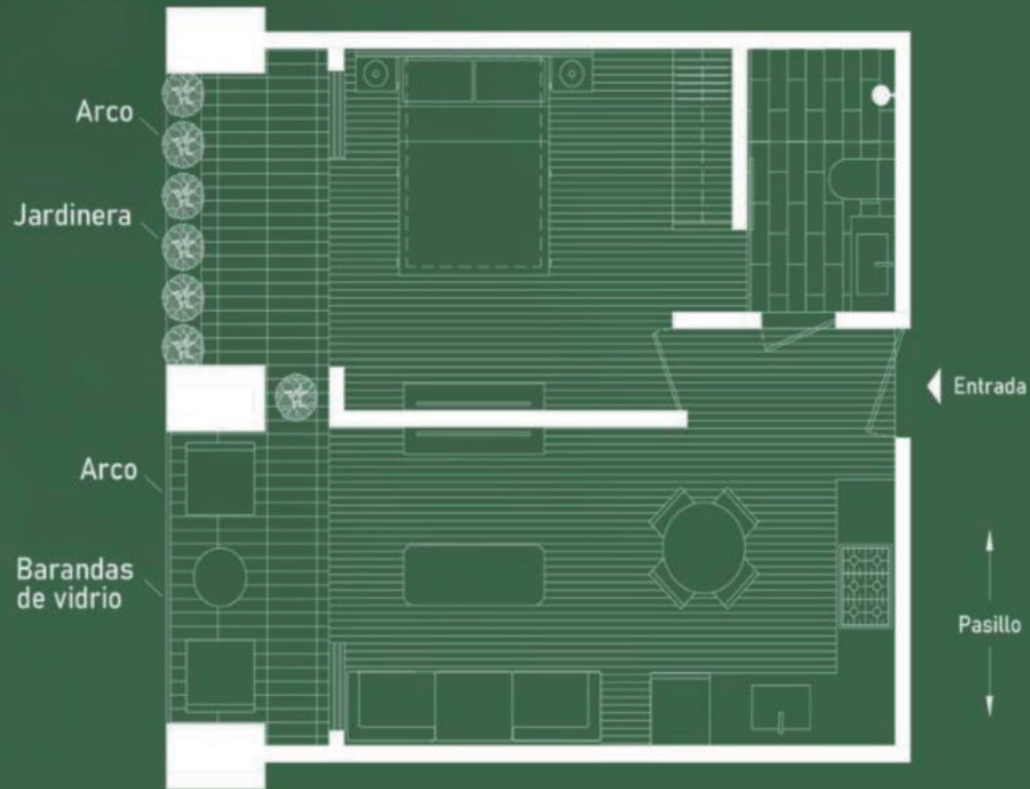

Sala/Comedor
7.3m x 3.1m

Habitaciones
3.6m x 3.1m

Entrada

Residence TYPOLOGY TYPE A3

Residence TYPOLOGY TYPE B1

88 m² + 30 m² de patio
1 Habitación, 2 Baños, Den,
y terraza con jacuzzi

Sala/Comedor 7.3m x 3.1m	Den 2.8m x 3.2m
Habitacion 1 3.6m x 3.1m	Habitacion 2 3.5m x 3.1m

Pasillo

Entrada

Residence TYPOLOGY TYPE B2

88 m²

1 Habitación, 2 Baños y Den

Sala/Comedor
7.3m x 3.1m

Den
2.8m x 3.2m

Habitacion 1
3.6m x 3.1m

Habitacion 2
3.5m x 3.1m

Residence TYPOLOGY TYPE B3

Residence TYPOLOGY TYPE C

50 m²

1 Habitación, 1 Baño

Sala/Comedor
5.7m x 2.9m

Habitación
3.4m x 3.3m

Residence TYPOLOGY TYPE D

1 Habitación, 1 Baño, Baño de visitas
y terraza con jacuzzi

Sala/Comedor
7.3m x 3.1m

Habitación
3.3m x 3.1m

The image features a dense, close-up view of palm fronds, likely from a coconut palm, filling the frame. The fronds are long and narrow, with a textured surface. A dark green, semi-transparent overlay covers the central portion of the image, where the text is located. At the bottom of the image, there is a horizontal strip of teal-colored water with visible ripples and bubbles, suggesting a tropical beach or lagoon setting.