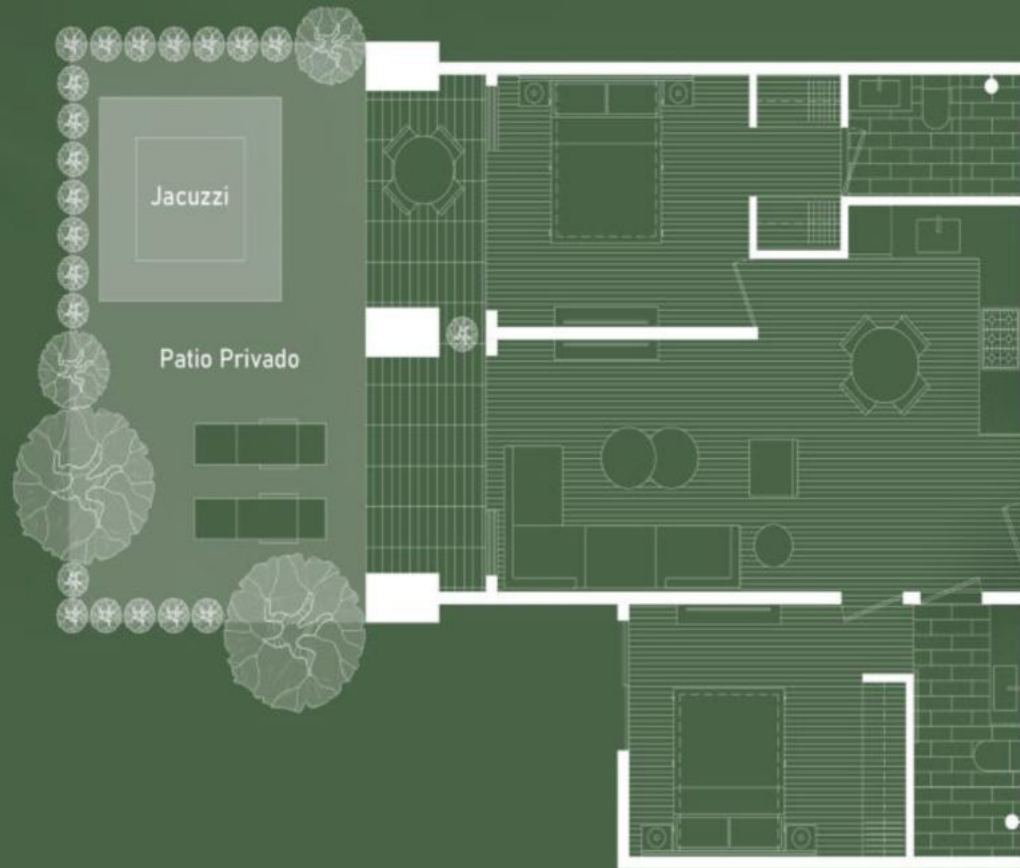

Charging station
for electric scoters.

storage areas

Laundry room

Parking on the 1st floor.

Valet parking

BLUEPRINTS OF THE FLOOR

Residence TYPOLOGY TYPE A1

Pasillo

80 m² + 30 m² de patio
1 Habitación, 2 Baños/baño visitas
y terraza con jacuzzi

Sala/Comedor
7.3m x 3.1m

Entrada

Habitaciones
3.6m x 3.1m

Residence TYPOLOGY TYPE A2

Pasillo

80 m²

1 Habitación, 2 Baños/baño visitas

Sala/Comedor
7.3m x 3.1m

Habitaciones
3.6m x 3.1m

Entrada

Residence TYPOLOGY TYPE A3

Residence TYPOLOGY TYPE B1

88 m² + 30 m² de patio
1 Habitación, 2 Baños, Den,
y terraza con jacuzzi

Sala/Comedor 7.3m x 3.1m	Den 2.8m x 3.2m
Habitacion 1 3.6m x 3.1m	Habitacion 2 3.5m x 3.1m

1 Habitación, 1 Baño, Baño de visitas
y terraza con jacuzzi

Sala/Comedor
7.3m x 3.1m

Habitación
3.3m x 3.1m

The image features a dense, close-up view of palm fronds, likely from a coconut palm, filling the frame. The fronds are long and narrow, with a textured surface. A dark green, semi-transparent overlay covers the central portion of the image, where the text is located. At the bottom of the image, there is a horizontal strip of teal-colored water with visible ripples and bubbles, suggesting a tropical beach or lagoon setting.