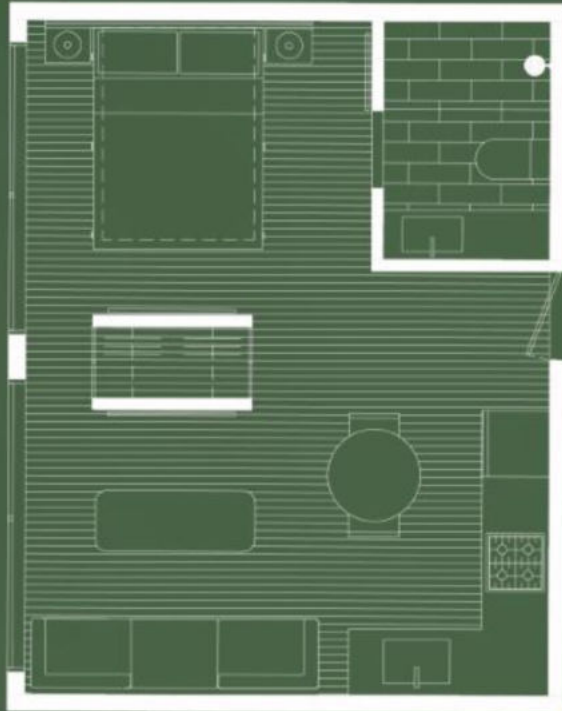

Pasillo

Entrada

Residence TYPOLOGY TYPE B2

88 m²

1 Habitación, 2 Baños y Den

Sala/Comedor
7.3m x 3.1m

Den
2.8m x 3.2m

Habitacion 1
3.6m x 3.1m

Habitacion 2
3.5m x 3.1m

Residence TYPOLOGY TYPE B3

Residence TYPOLOGY TYPE C

50 m²

1 Habitación, 1 Baño

Sala/Comedor
5.7m x 2.9m

Habitación
3.4m x 3.3m

Residence TYPOLOGY TYPE D

← Entrada

↑
Pasillo
↓

32 m²

1 Habitación, 1 Baño

Sala/Comedor
3.1m x 4.8m

Habitación
2.7m x 3.2m

Residence TYPOLOGY TYPE E

60 m² + 30 m² de patio

1 Habitación, 1 Baño, Baño de visitas
y terraza con jacuzzi

Sala/Comedor
7.3m x 3.1m

Habitación
3.3m x 3.1m

The image features a dense, close-up view of palm fronds, likely from a coconut palm, filling the frame. The fronds are long and narrow, with a textured surface. A dark green, semi-transparent overlay covers the central portion of the image, where the text is located. At the bottom of the image, there is a horizontal strip of teal-colored water with visible ripples and bubbles, suggesting a tropical beach or lagoon setting.