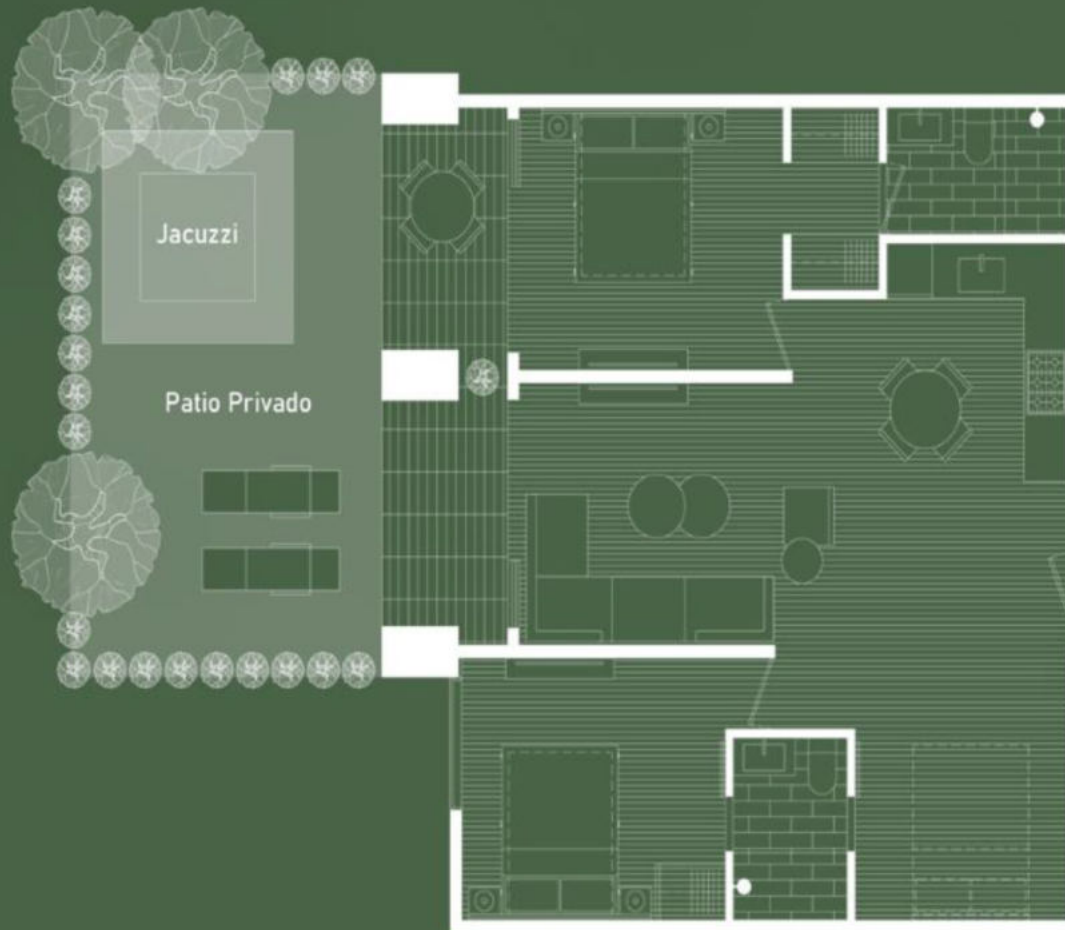

80 m² + 30 m² de patio
1 Habitación, 2 Baños/baño visitas
y terraza con jacuzzi

Sala/Comedor
7.3m x 3.1m

Entrada

Habitaciones
3.6m x 3.1m

Residence TYPOLOGY TYPE A2

Pasillo

80 m²

1 Habitación, 2 Baños/baño visitas

Sala/Comedor
7.3m x 3.1m

Habitaciones
3.6m x 3.1m

Entrada

Residence TYPOLOGY TYPE A3

Residence TYPOLOGY TYPE B1

88 m² + 30 m² de patio
1 Habitación, 2 Baños, Den,
y terraza con jacuzzi

Sala/Comedor 7.3m x 3.1m	Den 2.8m x 3.2m
Habitacion 1 3.6m x 3.1m	Habitacion 2 3.5m x 3.1m

Pasillo

Entrada

Residence TYPOLOGY TYPE B2

88 m²

1 Habitación, 2 Baños y Den

Sala/Comedor
7.3m x 3.1m

Den
2.8m x 3.2m

Habitacion 1
3.6m x 3.1m

1 Habitación, 1 Baño, Baño de visitas
y terraza con jacuzzi

Sala/Comedor
7.3m x 3.1m

Habitación
3.3m x 3.1m

The image features a dense, close-up view of palm fronds, likely from a coconut palm, filling the frame. The fronds are long and narrow, with a textured surface. A dark green, semi-transparent overlay covers the central portion of the image, where the text is located. At the bottom of the image, there is a horizontal strip of teal-colored water with visible ripples and bubbles, suggesting a tropical beach or lagoon setting.