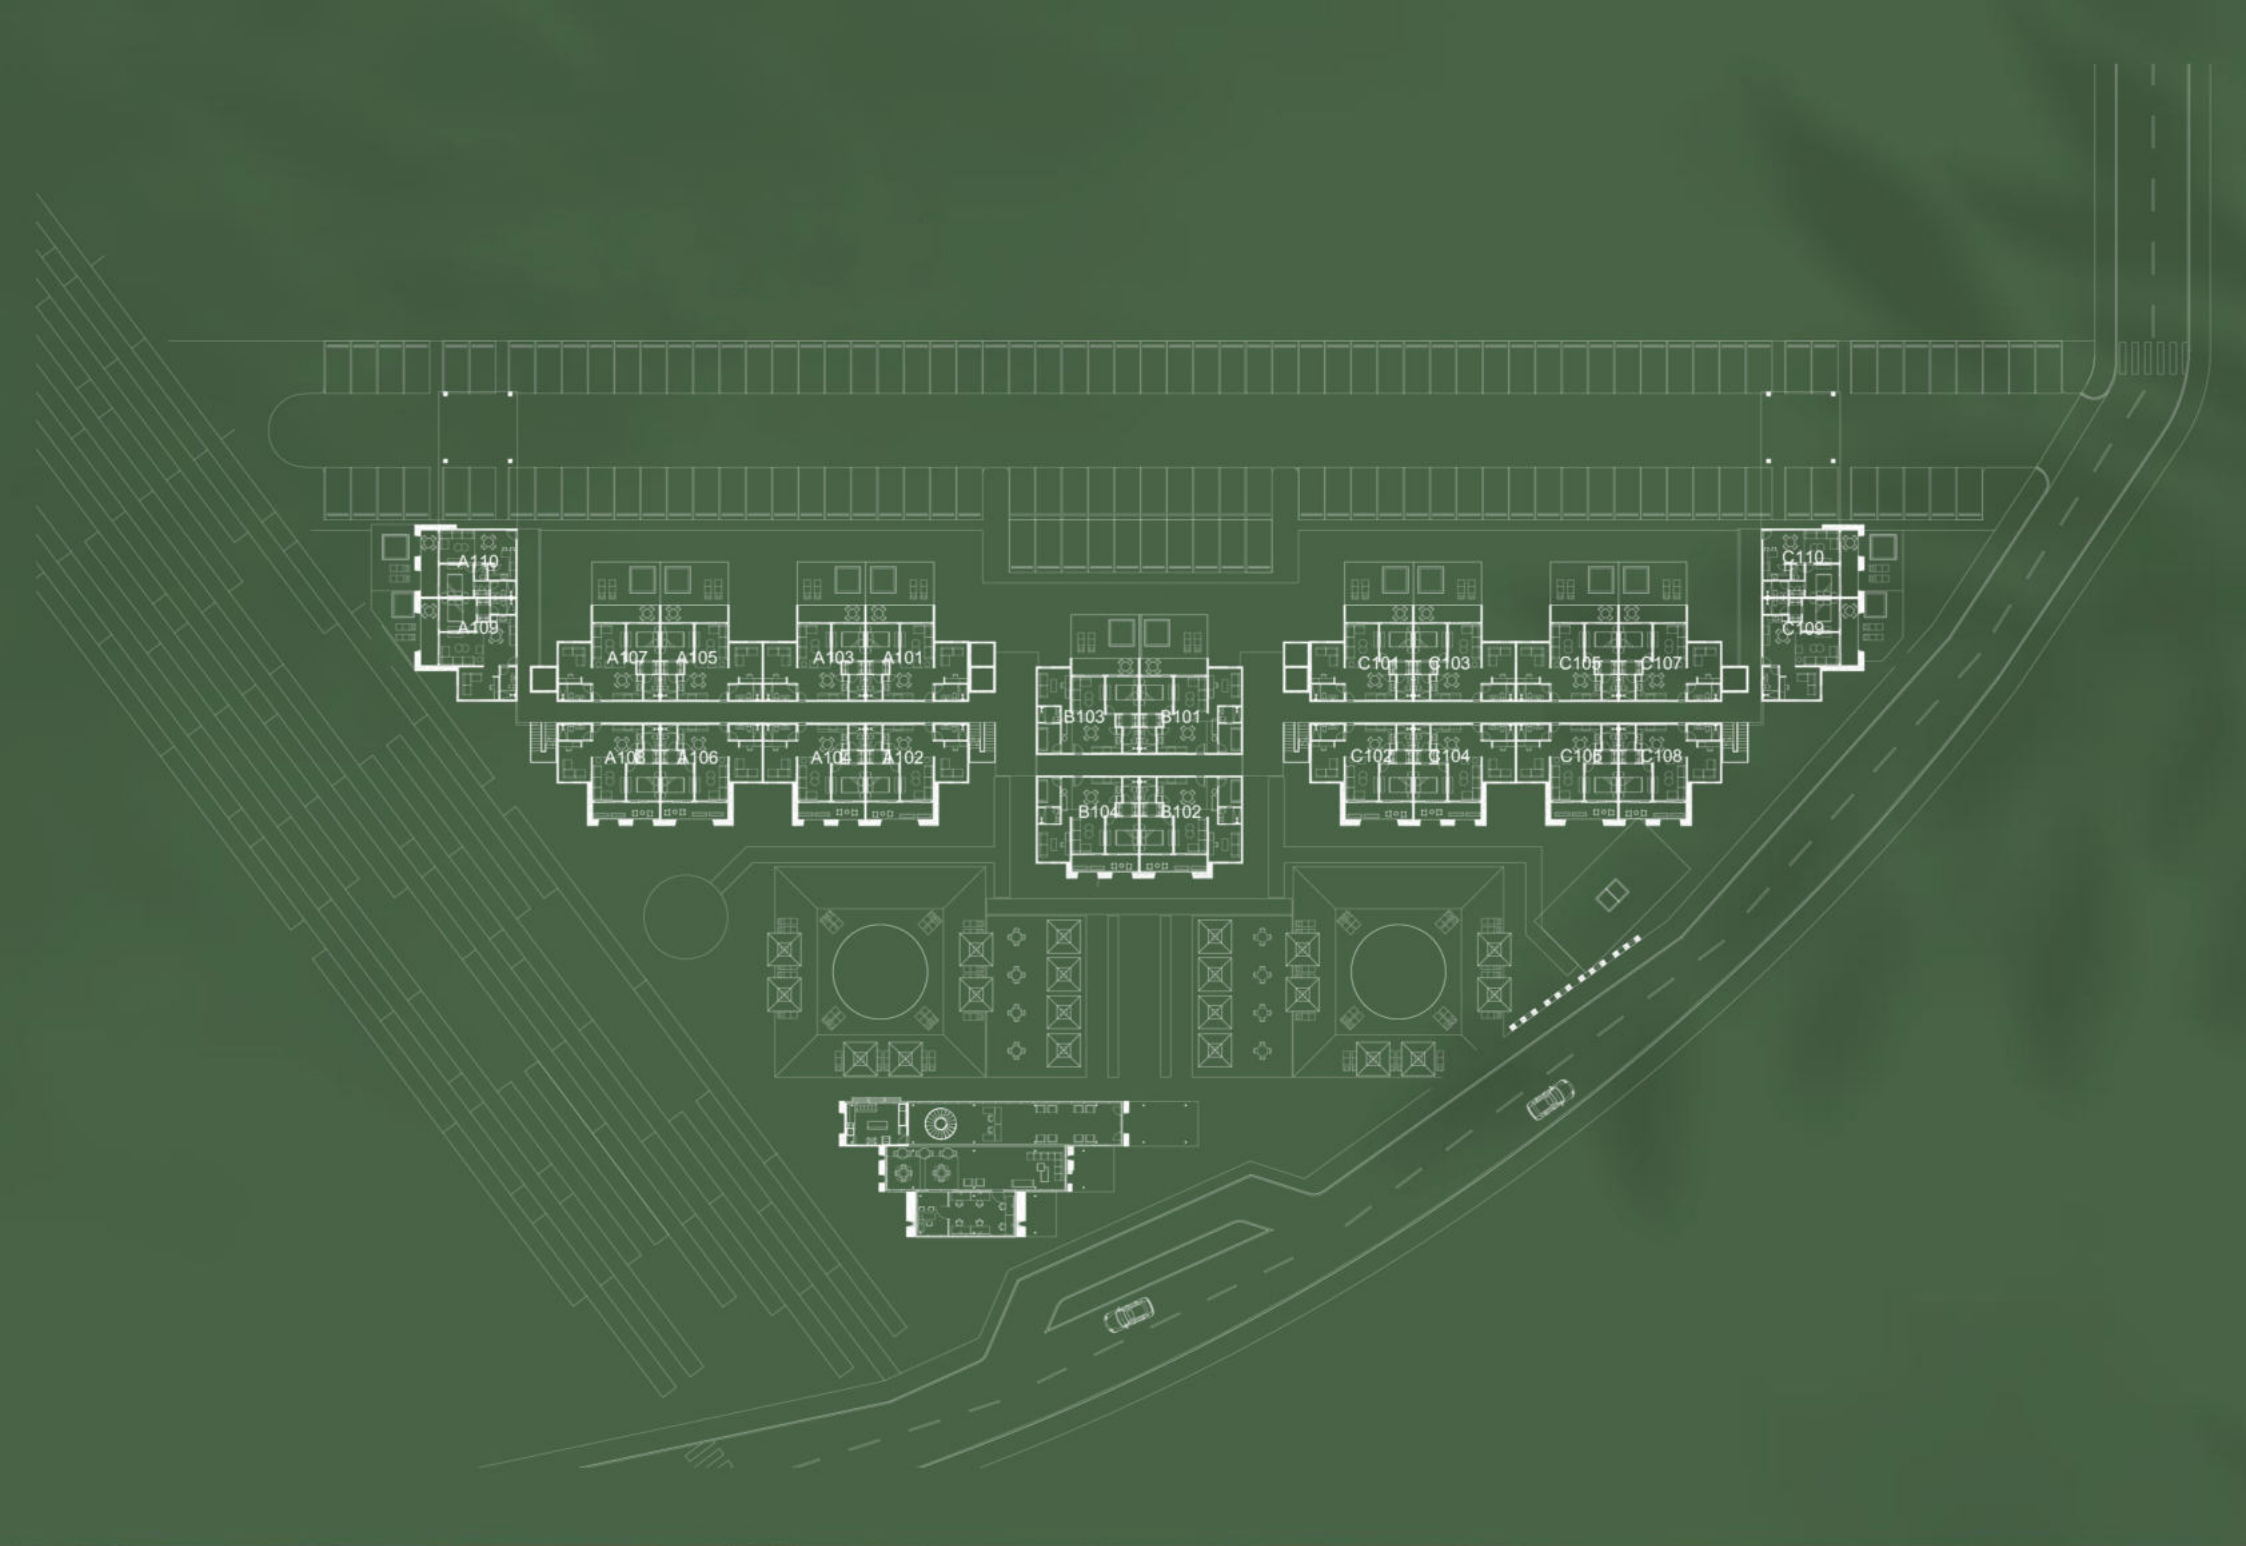

1 Habitación, 1 Baño, Baño de visitas
y terraza con jacuzzi

Sala/Comedor
7.3m x 3.1m

Habitación
3.3m x 3.1m

The image features a dense, close-up view of palm fronds, likely from a coconut palm, filling the frame. The fronds are long and narrow, with a textured surface. A dark green, semi-transparent overlay covers the central portion of the image, where the text is located. At the bottom of the image, there is a horizontal strip of teal-colored water with visible ripples and bubbles, suggesting a tropical beach or lagoon setting.