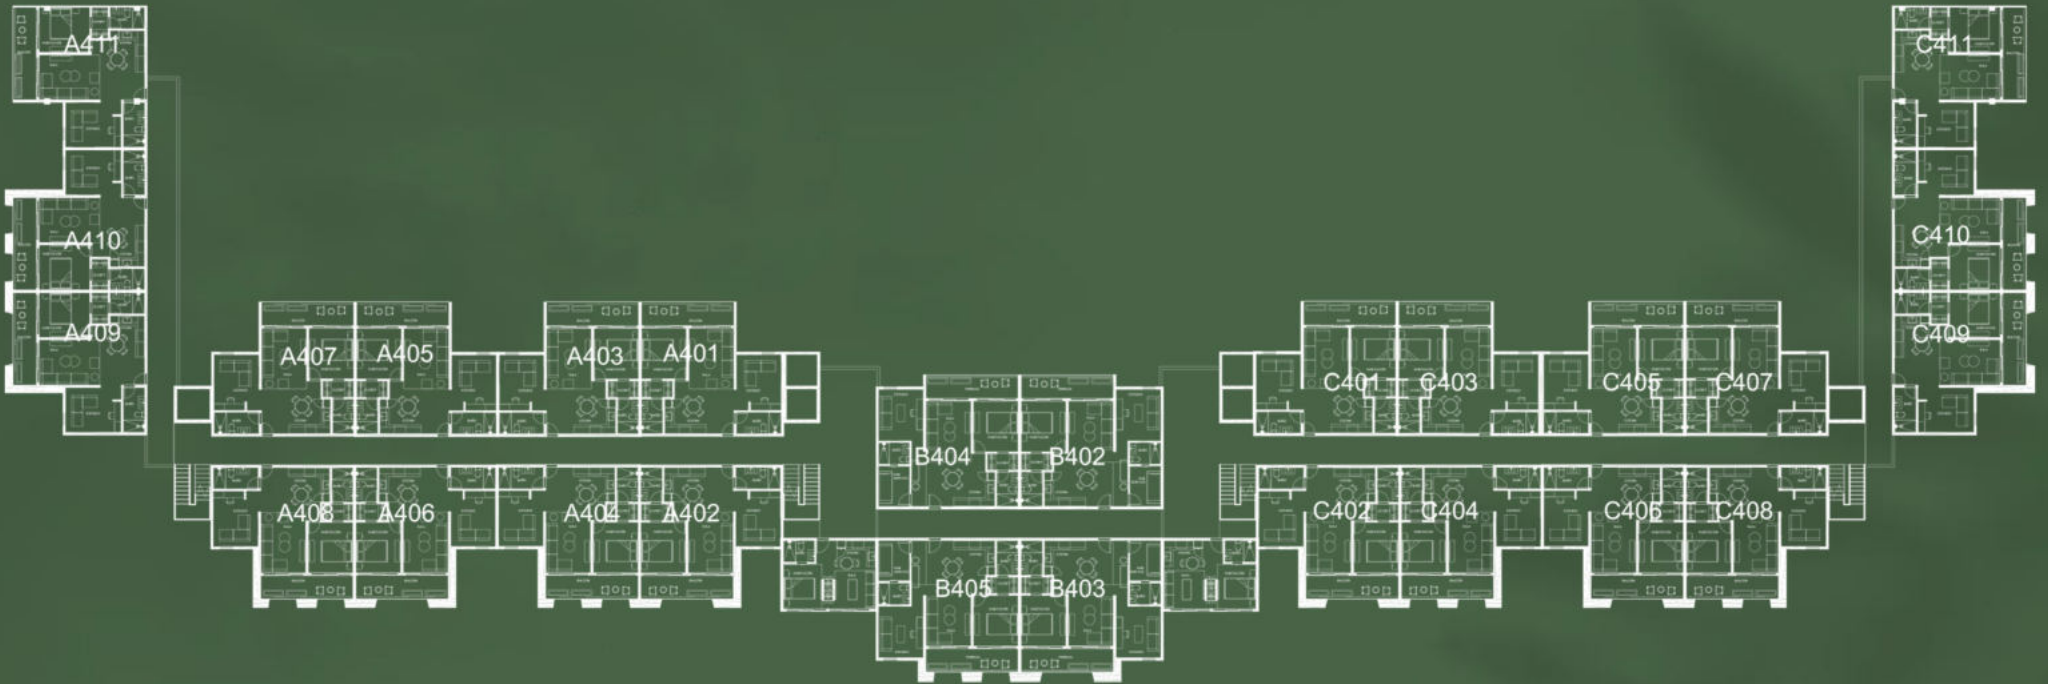

1 Habitación, 1 Baño, Baño de visitas
y terraza con jacuzzi

Sala/Comedor
7.3m x 3.1m

Habitación
3.3m x 3.1m

The image features a dense, close-up view of palm fronds, likely from a coconut palm, filling the frame. The fronds are long and narrow, with a textured surface. A dark green, semi-transparent overlay covers the central portion of the image, where the text is located. At the bottom of the image, there is a horizontal strip of teal-colored water with visible ripples and bubbles, suggesting a tropical beach or lagoon setting.