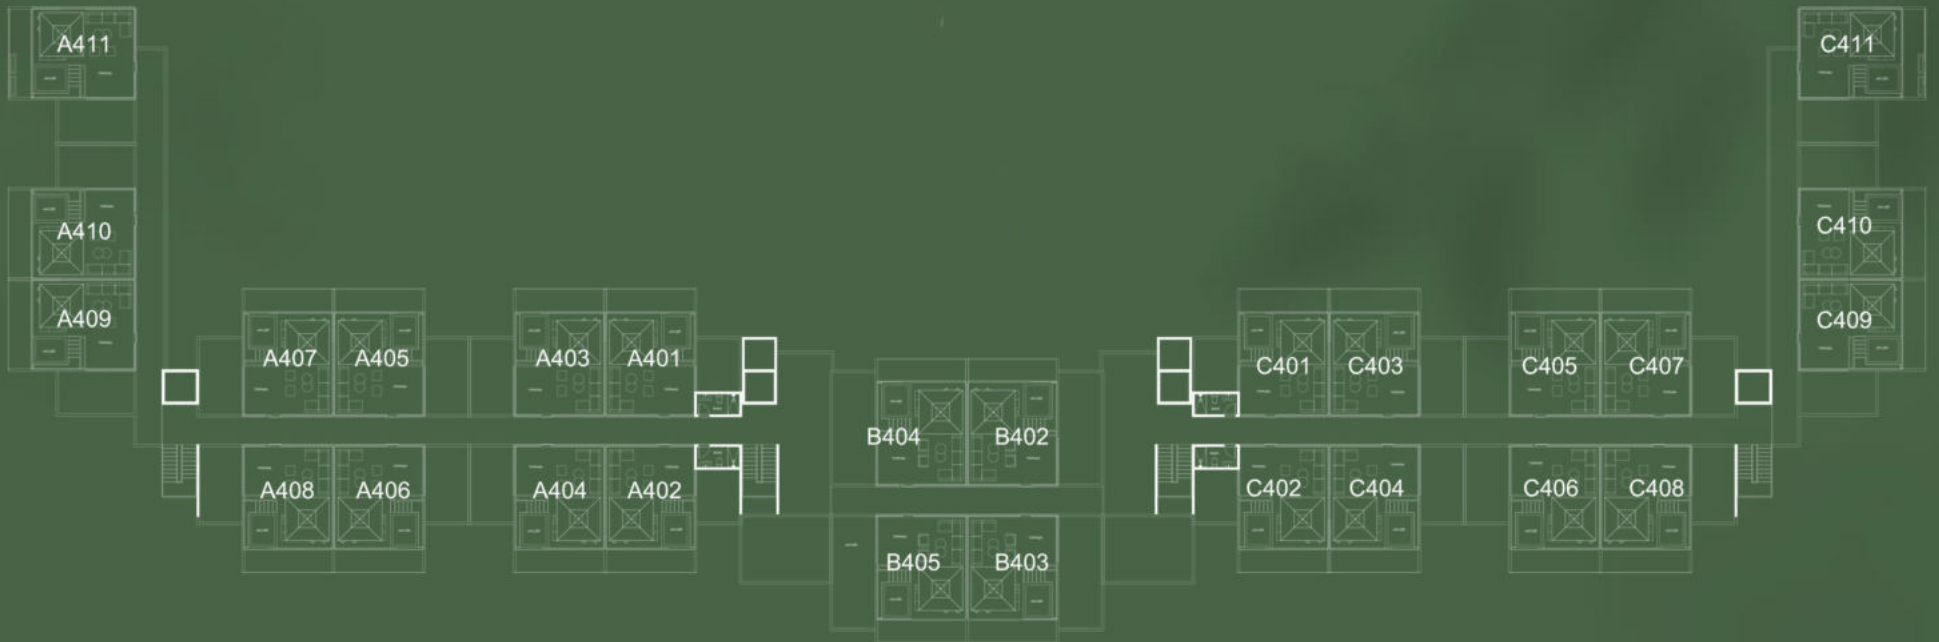

1 Habitación, 1 Baño, Baño de visitas
y terraza con jacuzzi

Sala/Comedor
7.3m x 3.1m

Habitación
3.3m x 3.1m

The image features a dense, close-up view of palm fronds, likely from a coconut palm, filling the frame. The fronds are long and narrow, with a textured surface. A dark green, semi-transparent overlay covers the central portion of the image, where the text is located. At the bottom of the image, there is a horizontal strip of teal-colored water with visible ripples and bubbles, suggesting a tropical beach or lagoon setting.