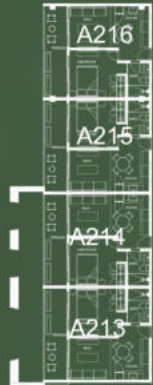

Sala/Comedor
7.3m x 3.1m

Habitaciones
3.6m x 3.1m

Entrada

Residence TYPOLOGY TYPE A3

Residence TYPOLOGY TYPE B1

88 m² + 30 m² de patio
1 Habitación, 2 Baños, Den,
y terraza con jacuzzi

Sala/Comedor 7.3m x 3.1m	Den 2.8m x 3.2m
Habitacion 1 3.6m x 3.1m	Habitacion 2 3.5m x 3.1m

Habitacion 2
3.5m x 3.1m

Residence TYPOLOGY TYPE B3

Residence TYPOLOGY TYPE C

50 m²

1 Habitación, 1 Baño

Sala/Comedor
5.7m x 2.9m

Habitación
3.4m x 3.3m

Residence TYPOLOGY TYPE D

← Entrada

↑
Pasillo
↓

32 m²

1 Habitación, 1 Baño

Sala/Comedor
3.1m x 4.8m

Habitación
2.7m x 3.2m

Residence TYPOLOGY TYPE E

60 m² + 30 m² de patio

1 Habitación, 1 Baño, Baño de visitas
y terraza con jacuzzi

Sala/Comedor
7.3m x 3.1m

Habitación
3.3m x 3.1m

The image features a dense, close-up view of palm fronds, likely from a coconut palm, filling the frame. The fronds are long and narrow, with a textured surface. A dark green, semi-transparent overlay covers the central portion of the image, where the text is located. At the bottom of the image, there is a horizontal strip of teal-colored water with visible ripples and bubbles, suggesting a tropical beach or lagoon setting.