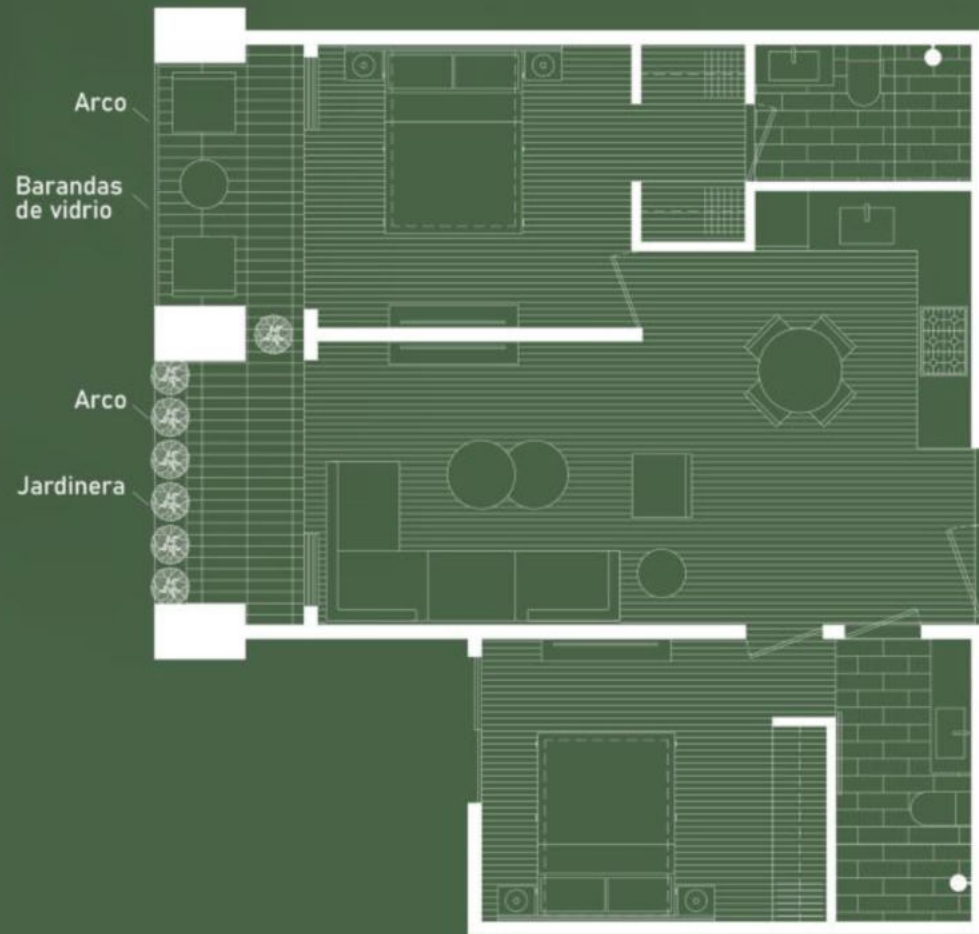

Charging station
for electric scoters.

storage areas

Laundry room

Parking on the 1st floor.

Valet parking

BLUEPRINTS OF THE FLOOR

Residence TYPOLOGY TYPE A1

Pasillo

80 m² + 30 m² de patio
1 Habitación, 2 Baños/baño visitas
y terraza con jacuzzi

Sala/Comedor
7.3m x 3.1m

Entrada

Habitaciones
3.6m x 3.1m

Residence TYPOLOGY TYPE A2

Pasillo

80 m²

1 Habitación, 2 Baños/baño visitas

Sala/Comedor
7.3m x 3.1m

Habitaciones
3.6m x 3.1m

Entrada

Residence TYPOLOGY TYPE A3

Residence TYPOLOGY TYPE B1

88 m² + 30 m² de patio
1 Habitación, 2 Baños, Den,
y terraza con jacuzzi

Sala/Comedor 7.3m x 3.1m	Den 2.8m x 3.2m
Habitacion 1 3.6m x 3.1m	Habitacion 2 3.5m x 3.1m

1 Habitación, 1 Baño, Baño de visitas
y terraza con jacuzzi

Sala/Comedor
7.3m x 3.1m

Habitación
3.3m x 3.1m

The image features a dense, close-up view of palm fronds, likely from a coconut palm, filling the frame. The fronds are long and narrow, with a textured surface. A dark green, semi-transparent overlay covers the central portion of the image, where the text is located. At the bottom of the image, there is a horizontal strip of teal-colored water with visible ripples and bubbles, suggesting a tropical beach or lagoon setting.