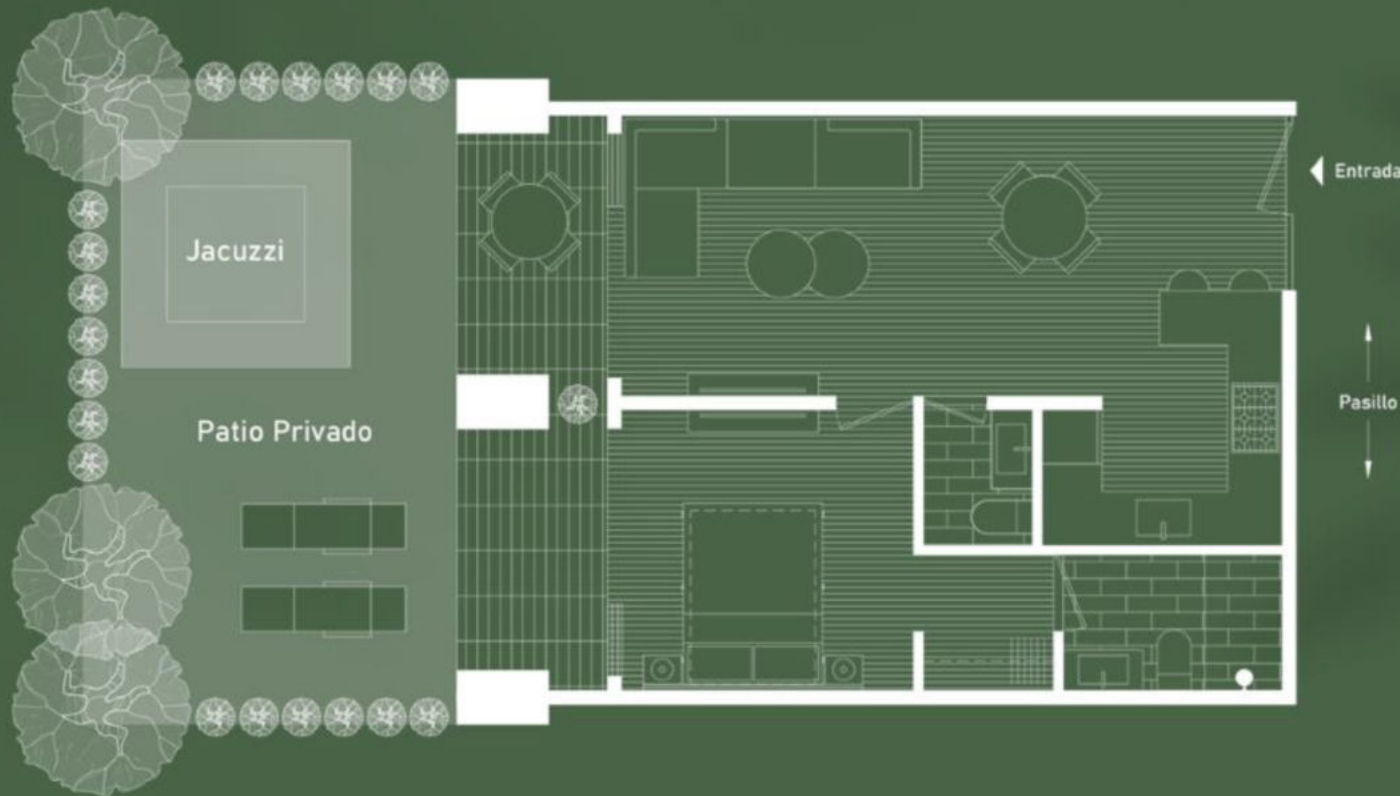

80 m² + 30 m² de patio
1 Habitación, 2 Baños/baño visitas
y terraza con jacuzzi

Sala/Comedor
7.3m x 3.1m

Entrada

Habitaciones
3.6m x 3.1m

Residence TYPOLOGY TYPE A2

Pasillo

80 m²

1 Habitación, 2 Baños/baño visitas

← Entrada

↑
Pasillo
↓

32 m²

1 Habitación, 1 Baño

Sala/Comedor
3.1m x 4.8m

Habitación
2.7m x 3.2m

Residence TYPOLOGY TYPE E

60 m² + 30 m² de patio

1 Habitación, 1 Baño, Baño de visitas
y terraza con jacuzzi

Sala/Comedor
7.3m x 3.1m

Habitación
3.3m x 3.1m

The image features a dense, close-up view of palm fronds, likely from a coconut palm, filling the frame. The fronds are long and narrow, with a textured surface. A dark green, semi-transparent overlay covers the central portion of the image, where the text is located. At the bottom of the image, there is a horizontal strip of teal-colored water with visible ripples and bubbles, suggesting a tropical beach or lagoon setting.